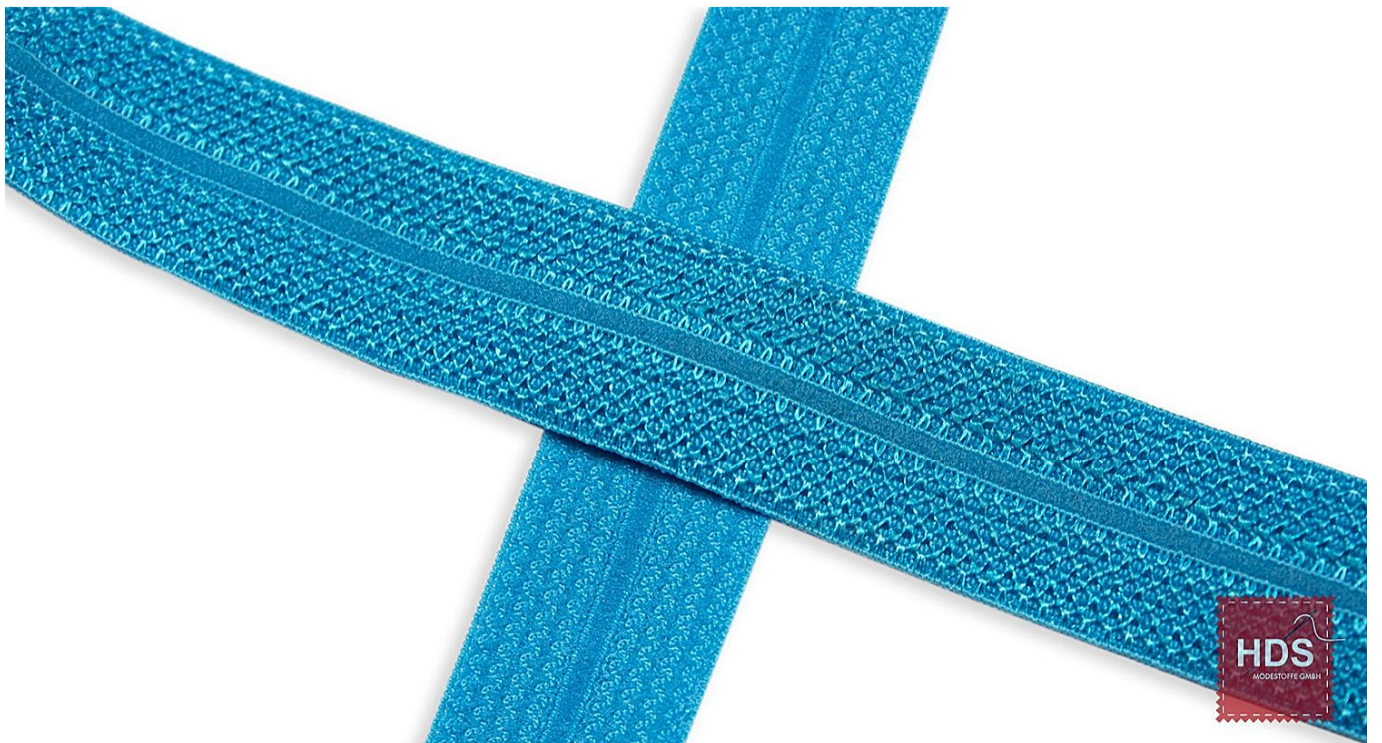

XBT21M - BIAS TAPE JACQUARD

75%PA 25%EL

Breite ca. 20mm

Rolle ca. 25m

XBT21M500-020

XBT21M504-020

XBT21M507-020

XBT21M508-020