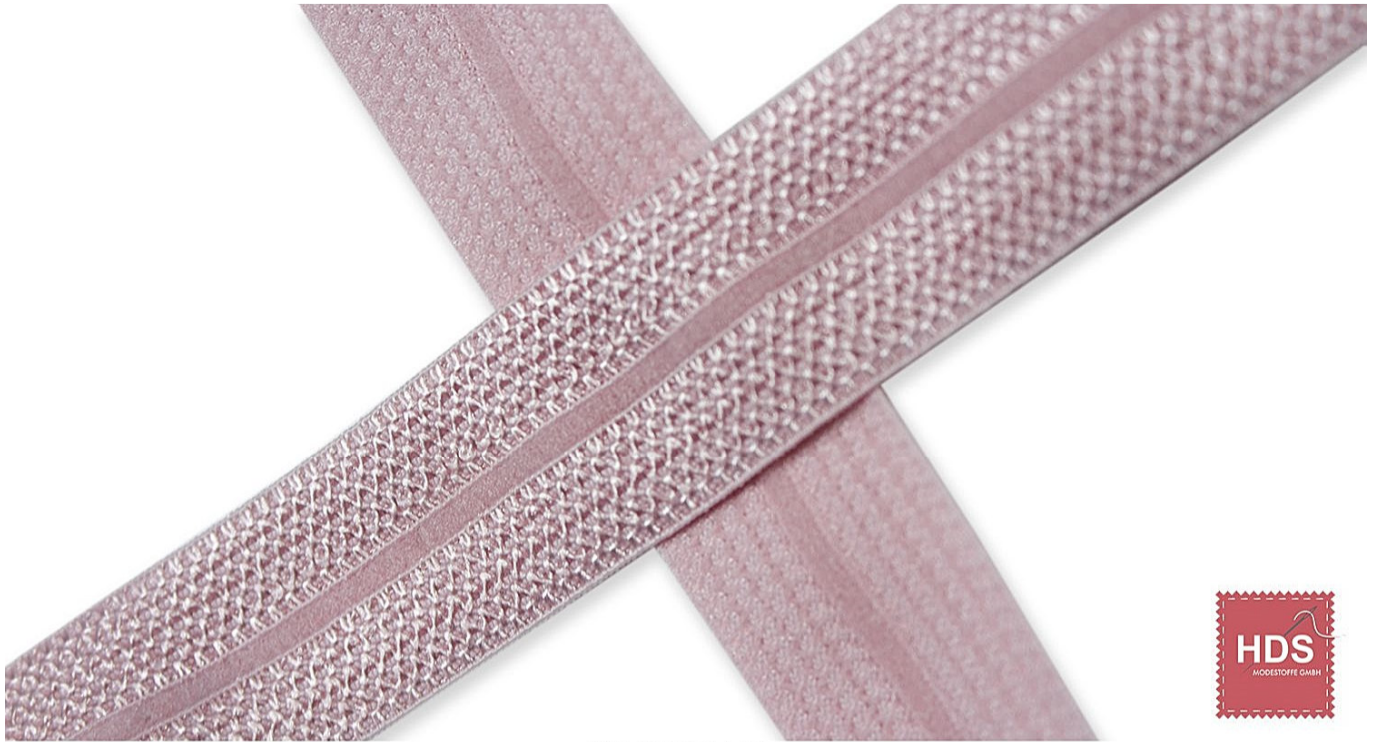

XBT21M - BIAS TAPE JACQUARD

75%PA 25%EL

Breite ca. 20mm

Rolle ca. 25m

XBT21M500-020

XBT21M504-020

XBT21M507-020

XBT21M508-020