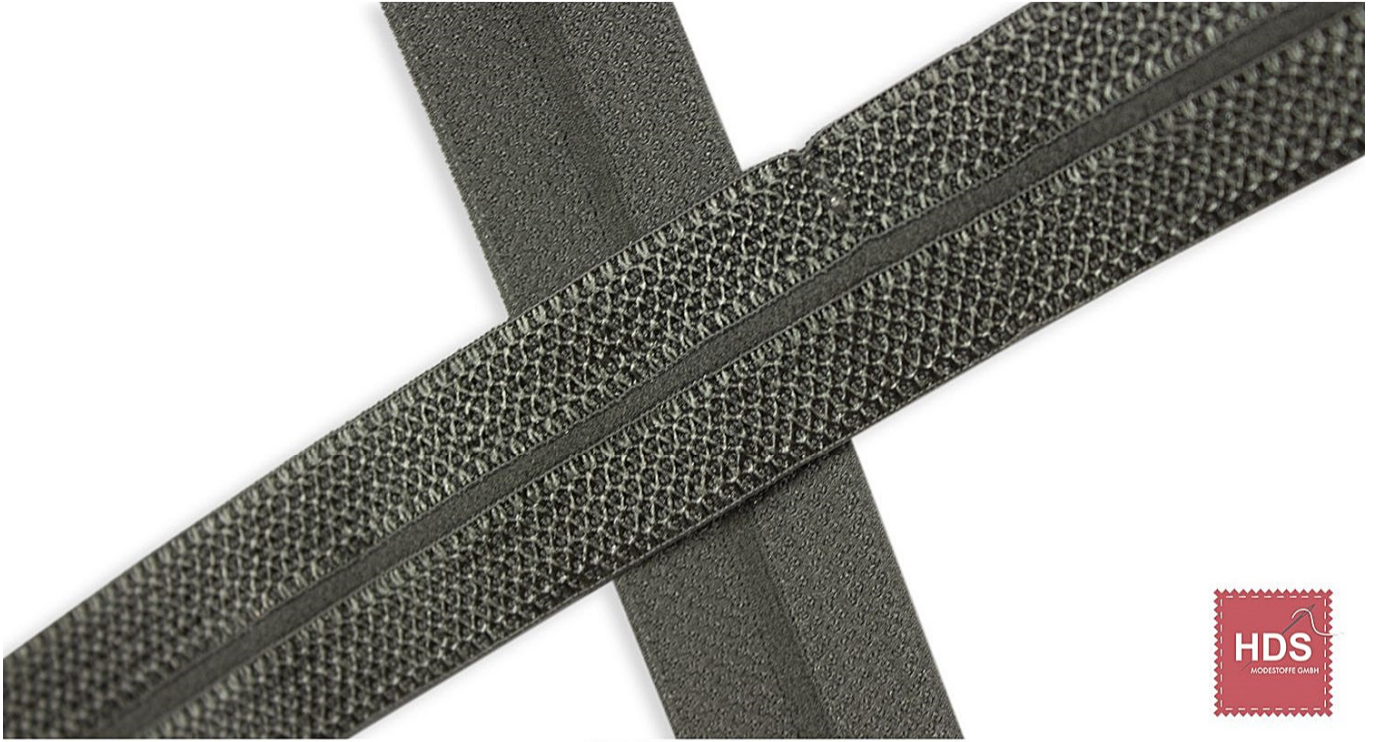

XBT21M526-020

XBT21M527-020